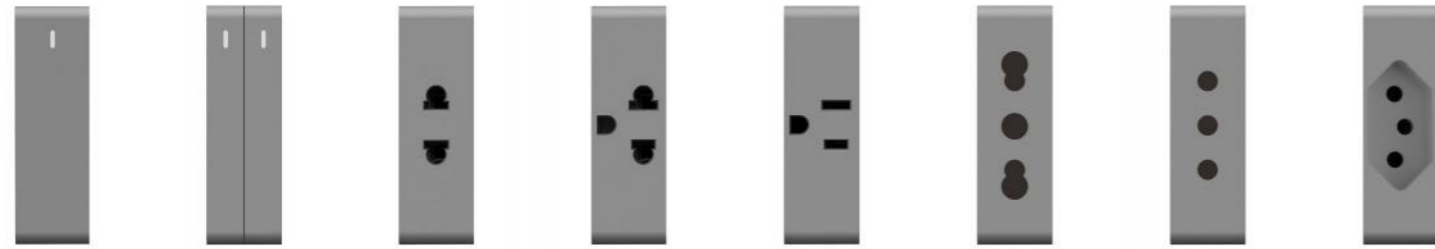

Function keys

X1-01 1 gang 1 way switch (1/3)
1 gang 2 way switch (1/3)
1 gang 3 way switch (1/3)

X1-02 2 gang 1 way switch (1/3)
2 gang 2 way switch (1/3)

X1-03 2P socket (1/3)

X1-04 2P socket+T (1/3)

X1-05 2P socket+T (1/3)

X1-06 2P socket+T (1/3)

X1-07 2P socket+T (1/3)

X1-08 10A 2P socket+T (1/3)
20A 2P socket+T (1/3)