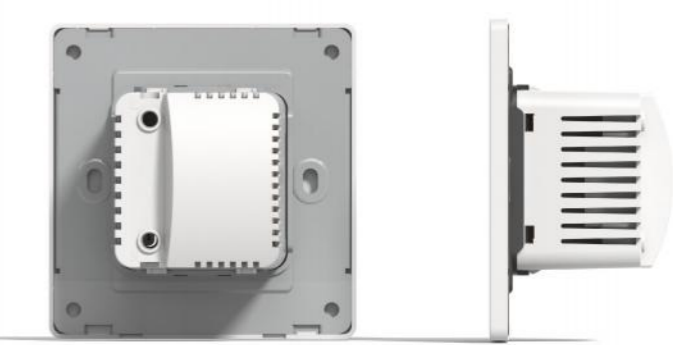

X4-39
Expansion cable fast charging socket (2/3)

X4-40
1 gang 1 way switch (3/3)
1 gang 2 way switch (3/3)
1 gang 3 way switch (3/3)

X4-41
Duplex socket 2P+T (3/3)

X4-42
Duplex socket 2P+T (3/3)

X4-43
A panel (1/2)

X4-44
20A switch (3/3)

X4-45
Duplex socket 2P+T+USB+type-C (3/3)

X4-46
Duplex socket 2P+T+USB+type-C (3/3)

X4-47
A panel (3/3)

USB带伸缩线插座

USB socket with expansion cable

魔方伸缩线插座

小巧/便携/低温