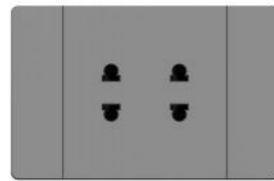

X4-16
4 gang 2 way switch

X4-20
1gang 1way switch with indicator
1gang universal socket

X4-24
1 gang multi socket

Switch socket

X4-25
1gang universal 2 PIN socket

X4-26
2gang universal 2 PIN socket

X4-27
3gang universal 2 PIN socket