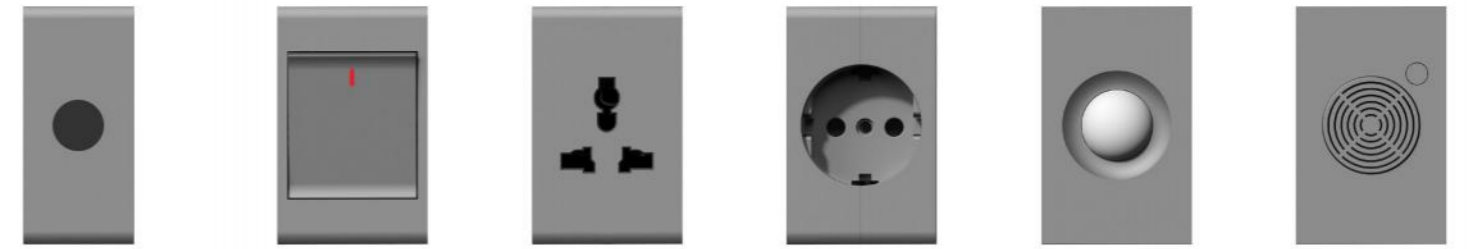

Function keys

X1-32 voice operated switch (1/2)
Touch delay switch (1/2)

X1-33 20A switch (2/3)

X1-34 2P socket+T (2/3)

X1-35 European socket (2/3)

X1-36 Motion Sensor (2/3)

X1-37 Doorbell with sound (2/3)