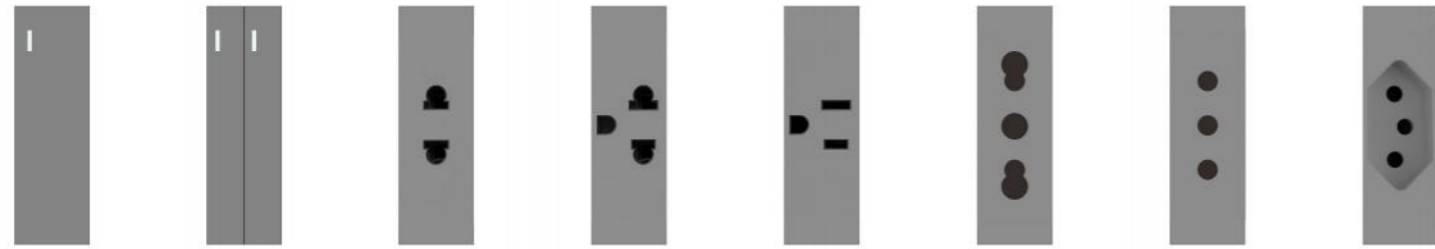

Function keys

X4-01
1 gang 1 way switch (1/3)
1 gang 2 way switch (1/3)
1 gang 3 way switch (1/3)

X4-02
2 gang 1 way switch (1/3)
2 gang 2 way switch (1/3)

X4-03
2P socket (1/3)

X4-04
2P socket+T (1/3)

X4-05
2P socket+T (1/3)

X4-06
2P socket+T (1/3)

X4-07
2P socket+T (1/3)

X4-08
10A 2P socket+T (1/3)
20A 2P socket+T (1/3)